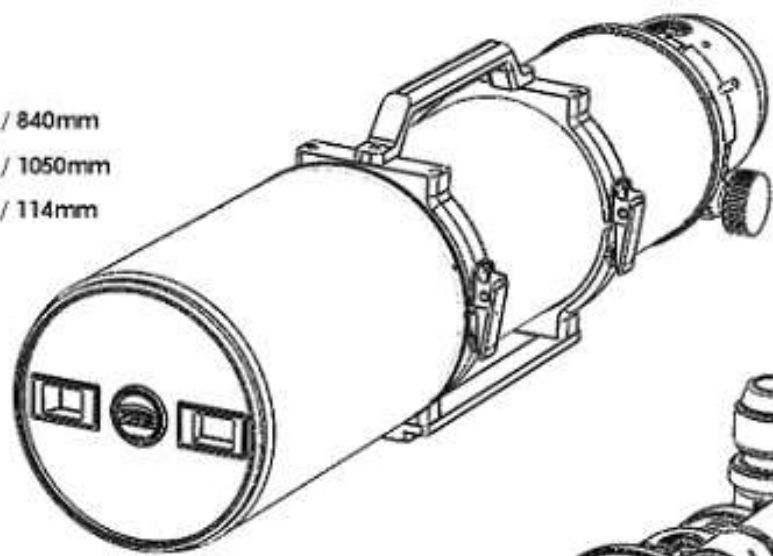

TEC APO140FL

Transportation length (shortest) 33" / 840mm

Length with dew shield extended 40" / 1050mm

For fully extended focuser add 3.5" / 114mm

Tube diameter 5.9" / 150 mm

Dew shield diameter 6.9" / 176mm

Telescope (OTA) weight 18lb / 8.2kg

Weight with tube rings + 9" plate + finder 21lb / 9.5kg

Distance from the focuser end to the focal plane (BF) 7.9" / 200mm